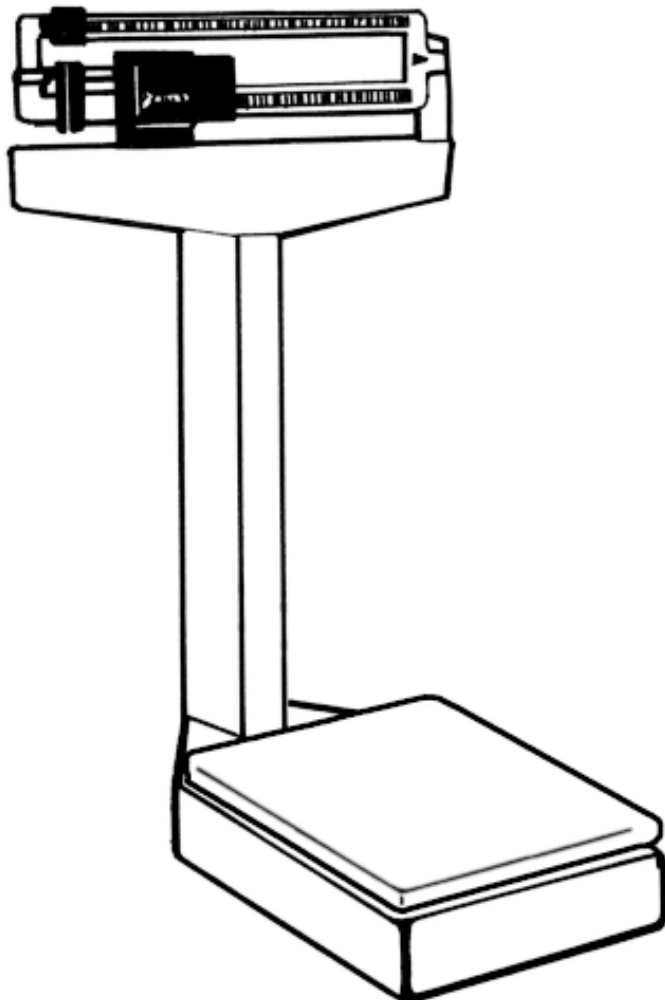

DETECTO®

A Division of Cardinal Scale Manufacturing Co.

PLATFORM BENCH SCALES

MODELS: 4570, 4520, 4527PK

**PRODUCT
SPECIFICATIONS**

Platform Bench Scales
Excellent All-Purpose
Beam Style Bench Scale for Smaller Budgets!

Model 4570

Capacity: 130 lb
Upper beam: 10 lb x 1 oz
Lower beam: 120 lb x 10 lb
Height: 27"
Platform: 10 1/2" x 14 1/2"
Shipping weight: 46 lb

Model 4520

Capacity: 350 lb
Upper beam: 50 lb x 1/4 lb
Lower beam: 300 lb x 50 lb
Height: 27"
Platform: 10 1/2" x 14 1/2"
Shipping weight: 46 lb
Options: Oversized galvanized plate
18" x 18" x 4" (B version only)

Model 4527PK

Shows pounds and kilos on both front and back of scale beam

Capacity: 350 lb/160 kg
Upper beam: 50 lb x 1/4 lb/20 kg x 100 g
Lower beam: 300 lb x 50 lb/140 kg x 20 kg
Height: 27"
Platform: 10 1/2" x 14 1/2"
Shipping weight: 46 lb