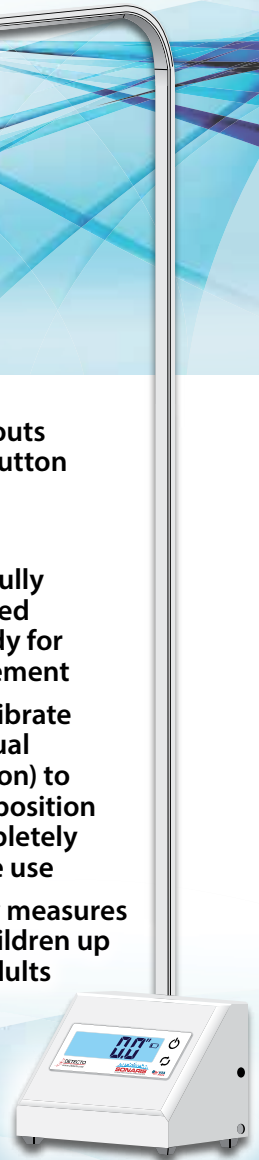

ALL-DIGITAL PORTABLE WEIGHT AND MEASUREMENT

Sonaris Touchless Sonar Stadiometer

- Measures 1 to 9 ft (30 to 275 cm)
- Pinpoint accuracy to 0.2 in and 5 mm graduations

DETECTO
Model SONARIS

- Instant digital height readouts without pushing a single button
- May be wall mounted or set on a countertop

- Arrives fully assembled and ready for measurement
- Auto calibrate (or manual calibration) to current position for completely portable use
- Digitally measures small children up to tall adults

HOSPITALS
SCHOOL HEALTH
MEDICAL EXAMS
PATIENTS' HOMES • DOCTORS' OFFICES

APEX-RI Remote Indicator Portable Scale

- 600 lb x 0.2 lb / 300 kg x 0.1 kg
- Spacious 17 x 17 in / 43 x 43 cm platform

- Portable with built-in carrying handle
- Textured platform surface for safety
- Remote indicator for versatile display placement
- Body Mass Index
- 12VDC AC power adapter included on -AC models